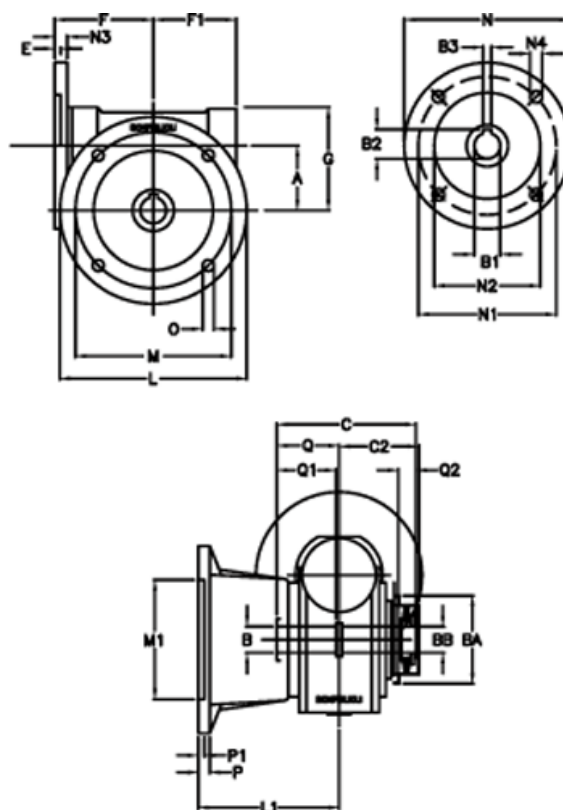

Article number: 390204903662316

Description: Worm Gear with Torque Limiter
VF 49-L1-FA-36 P63B14

Measures

a = 49.5	C2 = 64	m = 90	P = 12
B = 25	Description = VF 49FA-xx-63B14	M1 = 70	P1 = 10
B1 E7 = 11	E = 3	N = 90	Q = 51.0
B2 = 12.8	F = 70	N1 = 75	Q1 = 41
B3 H9 = 4	F1 = 63	N2 = 60	Q2 = 15
BA = 63	g = 80	N3 = 7.0	
BB H7 = 14	L = 125	N4 = 6.0	
C = 105	L1 = 115	O = 10.5	